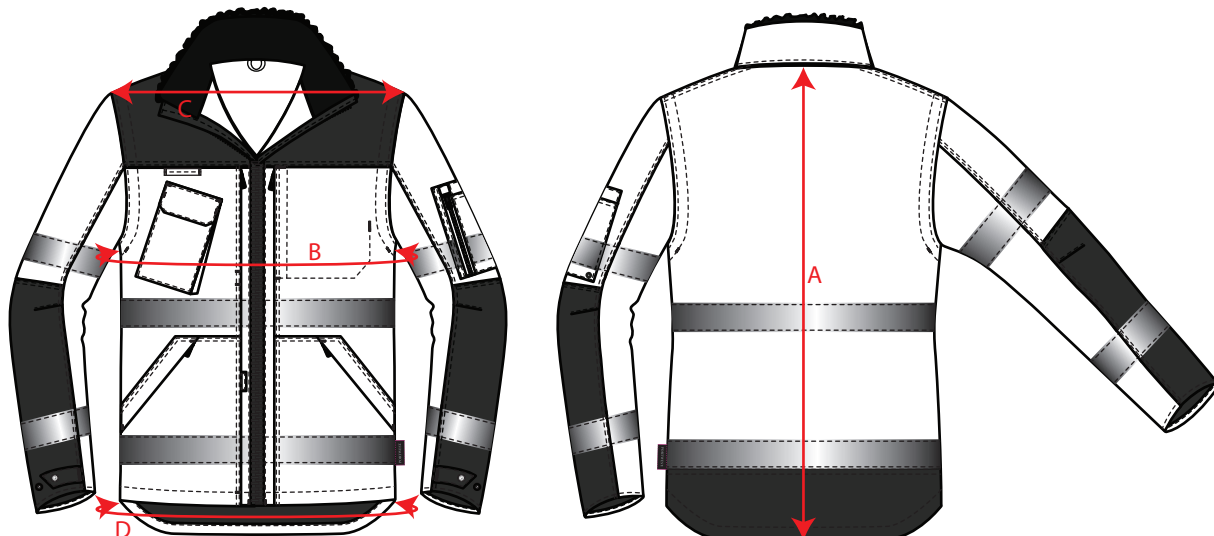

STYLE NO: C469

DESCRIPTION: Pro Hi Vis 3-in-1 Jacket

Colourways

		S	M	L	XL	XXL	3XL
To Fit Chest		92-96	100-104	108-112	116-124	128-132	136-140
CB length (<i>from nape to hem</i>)	A	80	81	82	83.5	84.5	85.5
Chest (<i>2cm below armhole</i>)	B	108	116	124	136	144	152
Shoulder seam to shoulder seam	C	44	46.5	49	52.5	55	57.5
Hem circumference	D	108	116	124	136	144	152