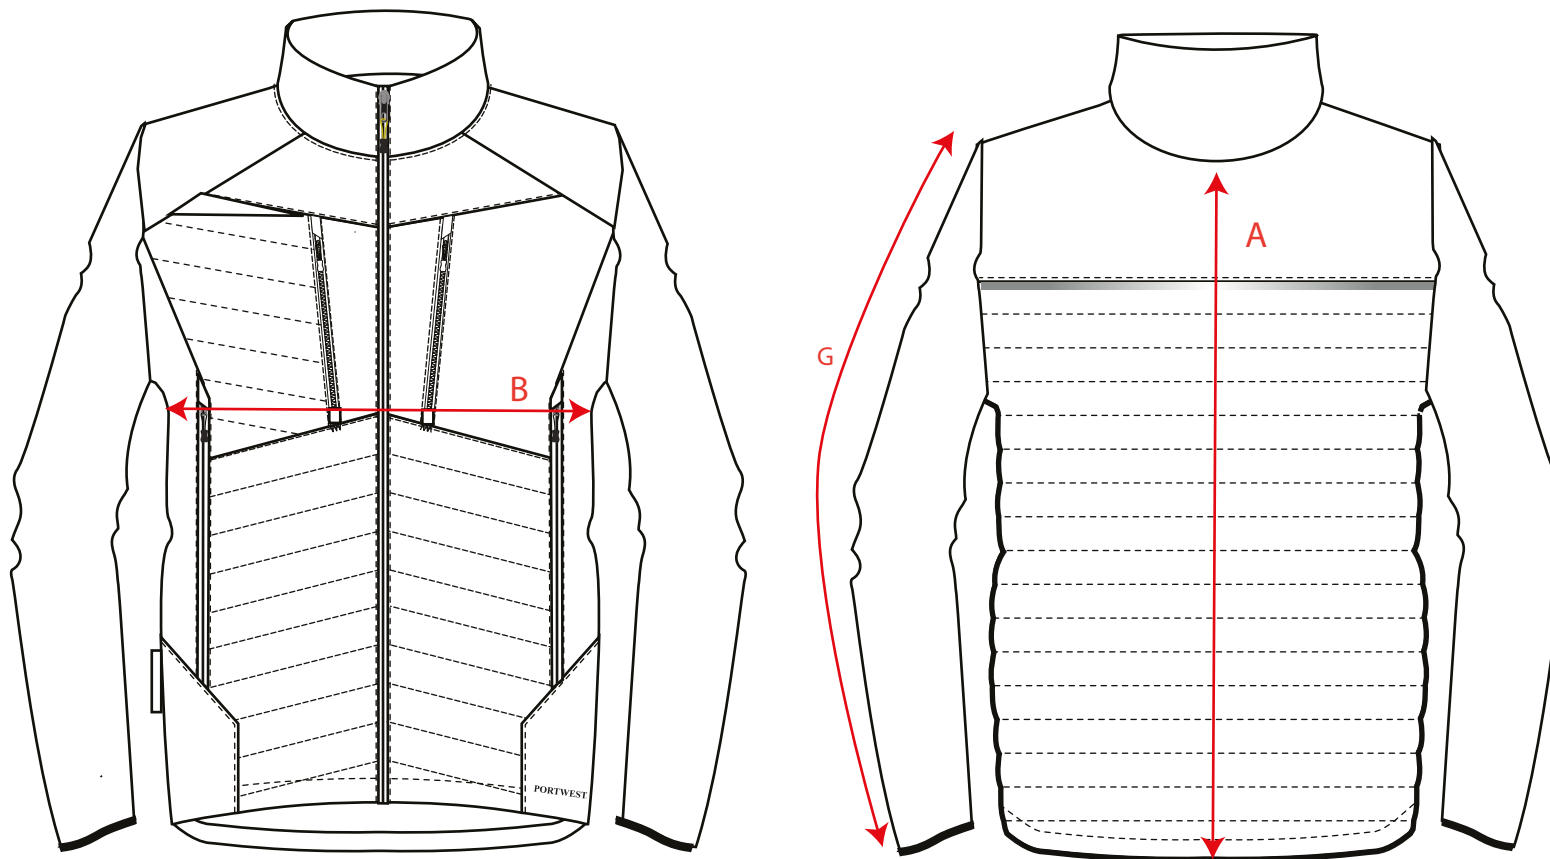

STYLE DX471
NO:

DESCRIPTION: DX4 JACKET

REVISION	Size	Marker Sample							TOL
		S	M	L	XL	2XL	3XL		
	TO FIT CHEST	92-96	100-104	108-112	116-124	128-132	136-140	+/-	
	A	CENTRE BACK LENGTH (CB NECK TO BACK HEM)	73	74	75	76	77	78	1
	B	½ CHEST	53	57	61	67	71	75	1
	G	CROWN TO CUFF	64	65	66	67	68	69	1