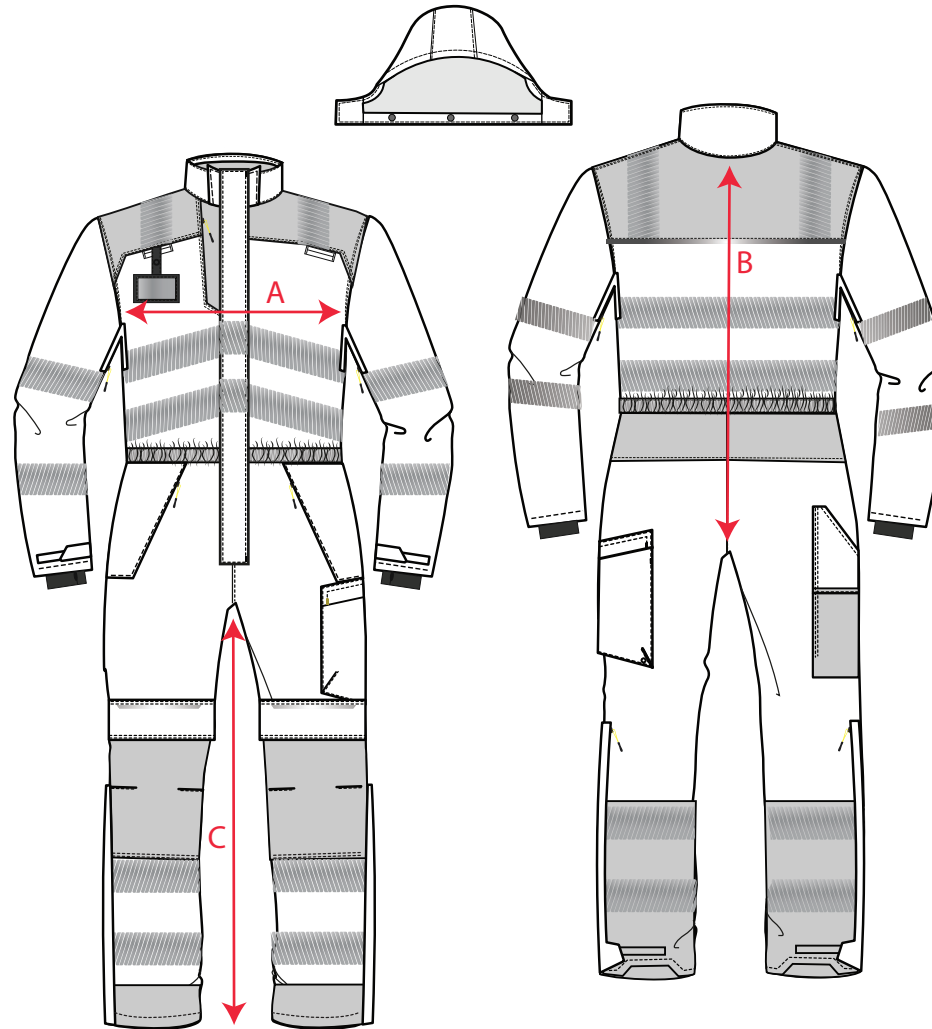

# PORTWEST® SIZE CHART

STYLE NO:

**PW352**

DESCRIPTION: PW3 Insulated Coverall

		XS	S	M	L	XL	XXL	3XL
A	Chest	106.00	114.00	122.00	130.00	138.00	146.00	154.00
B	Back neck (nape) to crotch	92.00	94.00	96.00	98.00	100.00	102.00	104.00
C	Inner leg	79.00	79.00	79.00	79.00	79.00	79.00	79.00